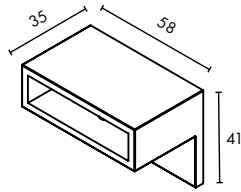

50x10MM PROFILE

SS316

NOT AVAILABLE

5800MM HANDRAIL

CODE: SOLO-R5800-5010

LENGTH 5800MM

50x10MM PROFILE

SS316

90° JOINER

CODE: SOLO-5010-90J

50x10MM PROFILE

SS316

END CAP

CODE: SOLO-5010-EC

50x10MM PROFILE

SS316

WALL PLATE

CODE: SOLO-5010-WP
50x10MM PROFILE
SS316

POLISH

SATIN

MATT BLACK

EXTENDED WALL PLATE (WITH FIXING COVER PLATE)

CODE: SOLO-5010-WPEXT
50x10MM PROFILE
SS316

NOT AVAILABLE