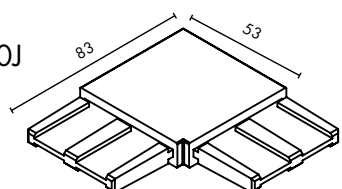

50x10MM PROFILE

SS316

NOT AVAILABLE

5800MM HANDRAIL

CODE: SOLO-R5800-5010

LENGTH 5800MM

50x10MM PROFILE

SS316

RAIL CONNECTOR

CODE: SOLO-5010-RC

50x10MM PROFILE

SS316

INLINE JOINER

CODE: SOLO-5010-J

50x10MM PROFILE

SS316

90° JOINER

CODE: SOLO-5010-90J

50x10MM PROFILE

SS316

END CAP

CODE: SOLO-5010-EC

50x10MM PROFILE

SS316

WALL PLATE

CODE: SOLO-5010-WP
50x10MM PROFILE
SS316

POLISH

SATIN

MATT BLACK

EXTENDED WALL PLATE (WITH FIXING COVER PLATE)

CODE: SOLO-5010-WPEXT
50x10MM PROFILE
SS316

NOT AVAILABLE