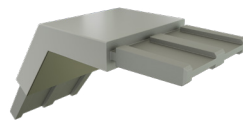

STAIR JOINER (SUITS 37° ANGLE)

CODE: SOLO-5010-J37
50x10MM PROFILE
SS316