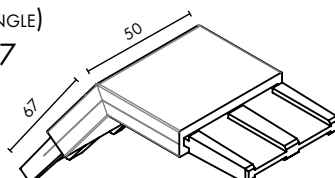

STAIR JOINER (SUITS 37° ANGLE)

CODE: SOLO-5010-J37
50x10MM PROFILE
SS316