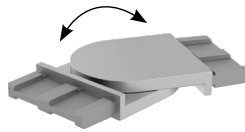

90° JOINER

CODE: SOLO-5010-90J

50x10MM PROFILE

SS316

END CAP

CODE: SOLO-5010-EC

50x10MM PROFILE

SS316

WALL PLATE

CODE: SOLO-5010-WP
50x10MM PROFILE
SS316

POLISH

SATIN

MATT BLACK

EXTENDED WALL PLATE (WITH FIXING COVER PLATE)

CODE: SOLO-5010-WPEXT
50x10MM PROFILE
SS316

NOT AVAILABLE

HORIZONTAL ADJUSTABLE JOINER

CODE: SOLO-5010-HJA
50x10MM PROFILE
SS316

VERTICAL ADJUSTABLE JOINER

CODE: SOLO-5010-VJA
50x10MM PROFILE
SS316

VERTICAL 90° JOINER

CODE: SOLO-5010-VJ
50x10MM PROFILE
SS316

STAIR JOINER (SUITS 37° ANGLE)