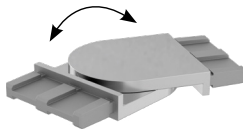

90° JOINER

CODE: SOLO-5010-90J

50x10MM PROFILE

SS316

END CAP

CODE: SOLO-5010-EC

50x10MM PROFILE

SS316

WALL PLATE

CODE: SOLO-5010-WP
50x10MM PROFILE
SS316

POLISH

SATIN

MATT BLACK

EXTENDED WALL PLATE (WITH FIXING COVER PLATE)

CODE: SOLO-5010-WPEXT
50x10MM PROFILE
SS316

NOT AVAILABLE

HORIZONTAL ADJUSTABLE JOINER

CODE: SOLO-5010-HJA
50x10MM PROFILE
SS316

VERTICAL ADJUSTABLE JOINER

CODE: SOLO-5010-VJA
50x10MM PROFILE
SS316

VERTICAL 90° JOINER

CODE: SOLO-5010-VJ
50x10MM PROFILE
SS316

STAIR JOINER (SUITS 37° ANGLE)