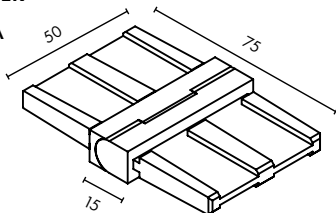

50x10MM PROFILE

SS316

NOT AVAILABLE

5800MM HANDRAIL

CODE: SOLO-R5800-5010

LENGTH 5800MM

50x10MM PROFILE

SS316

90° JOINER

CODE: SOLO-5010-90J

50x10MM PROFILE

SS316

END CAP

CODE: SOLO-5010-EC

50x10MM PROFILE

SS316

WALL PLATE

CODE: SOLO-5010-WP
50x10MM PROFILE
SS316

POLISH

SATIN

MATT BLACK

EXTENDED WALL PLATE (WITH FIXING COVER PLATE)

CODE: SOLO-5010-WPEXT
50x10MM PROFILE
SS316

NOT AVAILABLE

HORIZONTAL ADJUSTABLE JOINER

CODE: SOLO-5010-HJA
50x10MM PROFILE
SS316

VERTICAL ADJUSTABLE JOINER

CODE: SOLO-5010-VJA
50x10MM PROFILE
SS316

VERTICAL 90° JOINER

CODE: SOLO-5010-VJ
50x10MM PROFILE
SS316

STAIR JOINER (SUITS 37° ANGLE)