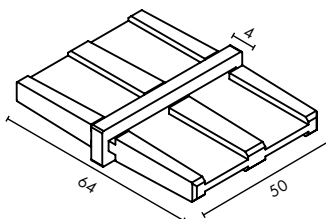

SOLO[®] 50x10 RANGE

STAINLESS STEEL 316

POLISH

SATIN

MATT BLACK

2900MM HANDRAIL

CODE: SOLO-R2900-5010

LENGTH 2900MM

50x10MM PROFILE

SS316

NOT AVAILABLE

5800MM HANDRAIL

CODE: SOLO-R5800-5010

LENGTH 5800MM

50x10MM PROFILE

SS316

RAIL CONNECTOR

CODE: SOLO-5010-RC

50x10MM PROFILE

SS316

INLINE JOINER

CODE: SOLO-5010-J

50x10MM PROFILE

SS316

90° JOINER

CODE: SOLO-5010-90J

50x10MM PROFILE

SS316

END CAP

CODE: SOLO-5010-EC

50x10MM PROFILE

SS316