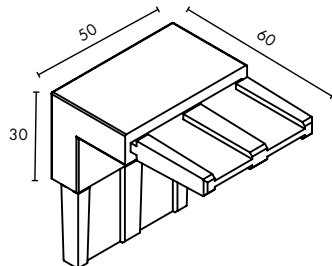

WALL PLATE

CODE: SOLO-5010-WP
50x10MM PROFILE
SS316

POLISH

SATIN

MATT BLACK

EXTENDED WALL PLATE (WITH FIXING COVER PLATE)

CODE: SOLO-5010-WPEXT
50x10MM PROFILE
SS316

NOT AVAILABLE

HORIZONTAL ADJUSTABLE JOINER

CODE: SOLO-5010-HJA
50x10MM PROFILE
SS316

VERTICAL ADJUSTABLE JOINER

CODE: SOLO-5010-VJA
50x10MM PROFILE
SS316

VERTICAL 90° JOINER

CODE: SOLO-5010-VJ
50x10MM PROFILE
SS316

STAIR JOINER (SUITS 37° ANGLE)