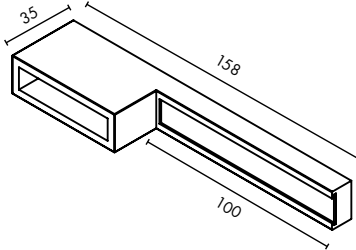

50x10MM PROFILE

SS316

NOT AVAILABLE

5800MM HANDRAIL

CODE: SOLO-R5800-5010

LENGTH 5800MM

50x10MM PROFILE

SS316

90° JOINER

CODE: SOLO-5010-90J

50x10MM PROFILE

SS316

END CAP

CODE: SOLO-5010-EC

50x10MM PROFILE

SS316

WALL PLATE

CODE: SOLO-5010-WP
50x10MM PROFILE
SS316

POLISH

SATIN

MATT BLACK

EXTENDED WALL PLATE (WITH FIXING COVER PLATE)

CODE: SOLO-5010-WPEXT
50x10MM PROFILE
SS316

NOT AVAILABLE

HORIZONTAL ADJUSTABLE JOINER

CODE: SOLO-5010-HJA
50x10MM PROFILE
SS316

VERTICAL ADJUSTABLE JOINER

CODE: SOLO-5010-VJA
50x10MM PROFILE
SS316

VERTICAL 90° JOINER

CODE: SOLO-5010-VJ
50x10MM PROFILE
SS316

STAIR JOINER (SUITS 37° ANGLE)