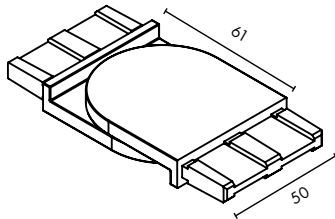

90° JOINER

CODE: SOLO-5010-90J

50x10MM PROFILE

SS316

END CAP

CODE: SOLO-5010-EC

50x10MM PROFILE

SS316

WALL PLATE

CODE: SOLO-5010-WP
50x10MM PROFILE
SS316

POLISH

SATIN

MATT BLACK

EXTENDED WALL PLATE (WITH FIXING COVER PLATE)

CODE: SOLO-5010-WPEXT
50x10MM PROFILE
SS316

NOT AVAILABLE

HORIZONTAL ADJUSTABLE JOINER

CODE: SOLO-5010-HJA
50x10MM PROFILE
SS316

VERTICAL ADJUSTABLE JOINER

CODE: SOLO-5010-VJA
50x10MM PROFILE
SS316

VERTICAL 90° JOINER

CODE: SOLO-5010-VJ
50x10MM PROFILE
SS316

STAIR JOINER (SUITS 37° ANGLE)