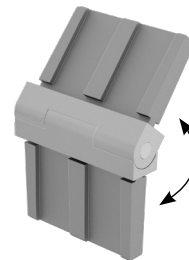

90° JOINER

CODE: SOLO-5010-90J

50x10MM PROFILE

SS316

END CAP

CODE: SOLO-5010-EC

50x10MM PROFILE

SS316

WALL PLATE

CODE: SOLO-5010-WP
50x10MM PROFILE
SS316

POLISH

SATIN

MATT BLACK

EXTENDED WALL PLATE (WITH FIXING COVER PLATE)

CODE: SOLO-5010-WPEXT
50x10MM PROFILE
SS316

NOT AVAILABLE

HORIZONTAL ADJUSTABLE JOINER

CODE: SOLO-5010-HJA
50x10MM PROFILE
SS316

VERTICAL ADJUSTABLE JOINER

CODE: SOLO-5010-VJA
50x10MM PROFILE
SS316

VERTICAL 90° JOINER

CODE: SOLO-5010-VJ
50x10MM PROFILE
SS316

STAIR JOINER (SUITS 37° ANGLE)