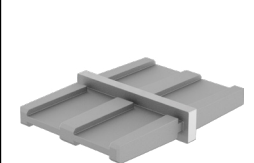

50x10MM PROFILE

SS316

NOT AVAILABLE

5800MM HANDRAIL

CODE: SOLO-R5800-5010

LENGTH 5800MM

50x10MM PROFILE

SS316

RAIL CONNECTOR

CODE: SOLO-5010-RC

50x10MM PROFILE

SS316

INLINE JOINER

CODE: SOLO-5010-J

50x10MM PROFILE

SS316

90° JOINER

CODE: SOLO-5010-90J

50x10MM PROFILE

SS316

END CAP

CODE: SOLO-5010-EC

50x10MM PROFILE

SS316

WALL PLATE

CODE: SOLO-5010-WP
50x10MM PROFILE
SS316

POLISH

SATIN

MATT BLACK

EXTENDED WALL PLATE (WITH FIXING COVER PLATE)

CODE: SOLO-5010-WPEXT
50x10MM PROFILE
SS316

NOT AVAILABLE