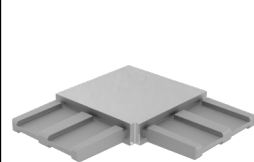

50x10MM PROFILE

SS316

NOT AVAILABLE

5800MM HANDRAIL

CODE: SOLO-R5800-5010

LENGTH 5800MM

50x10MM PROFILE

SS316

RAIL CONNECTOR

CODE: SOLO-5010-RC

50x10MM PROFILE

SS316

INLINE JOINER

CODE: SOLO-5010-J

50x10MM PROFILE

SS316

90° JOINER

CODE: SOLO-5010-90J

50x10MM PROFILE

SS316

END CAP

CODE: SOLO-5010-EC

50x10MM PROFILE

SS316

WALL PLATE

CODE: SOLO-5010-WP
50x10MM PROFILE
SS316

POLISH

SATIN

MATT BLACK

EXTENDED WALL PLATE (WITH FIXING COVER PLATE)

CODE: SOLO-5010-WPEXT
50x10MM PROFILE
SS316

NOT AVAILABLE