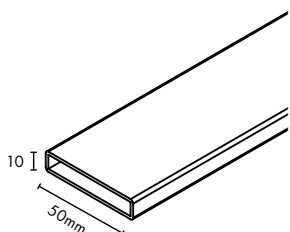

SOLO[®] 50x10 RANGE

STAINLESS STEEL 316

POLISH

SATIN

MATT BLACK

2900MM HANDRAIL

CODE: SOLO-R2900-5010

LENGTH 2900MM

50x10MM PROFILE

SS316

NOT AVAILABLE

5800MM HANDRAIL

CODE: SOLO-R5800-5010

LENGTH 5800MM

50x10MM PROFILE

SS316