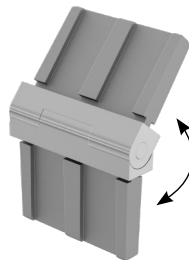

90° JOINER

CODE: SOLO-5010-90J

50x10MM PROFILE

SS316

END CAP

CODE: SOLO-5010-EC

50x10MM PROFILE

SS316

WALL PLATE

CODE: SOLO-5010-WP
50x10MM PROFILE
SS316

POLISH

SATIN

MATT BLACK

EXTENDED WALL PLATE (WITH FIXING COVER PLATE)

CODE: SOLO-5010-WPEXT
50x10MM PROFILE
SS316

NOT AVAILABLE

HORIZONTAL ADJUSTABLE JOINER

CODE: SOLO-5010-HJA
50x10MM PROFILE
SS316

VERTICAL ADJUSTABLE JOINER

CODE: SOLO-5010-VJA
50x10MM PROFILE
SS316

VERTICAL 90° JOINER

CODE: SOLO-5010-VJ
50x10MM PROFILE
SS316

STAIR JOINER (SUITS 37° ANGLE)