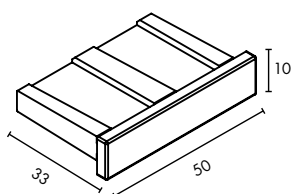

50x10MM PROFILE

SS316

NOT AVAILABLE

5800MM HANDRAIL

CODE: SOLO-R5800-5010

LENGTH 5800MM

50x10MM PROFILE

SS316

90° JOINER

CODE: SOLO-5010-90J

50x10MM PROFILE

SS316

END CAP

CODE: SOLO-5010-EC

50x10MM PROFILE

SS316

WALL PLATE

CODE: SOLO-5010-WP
50x10MM PROFILE
SS316

POLISH

SATIN

MATT BLACK

EXTENDED WALL PLATE (WITH FIXING COVER PLATE)

CODE: SOLO-5010-WPEXT
50x10MM PROFILE
SS316

NOT AVAILABLE