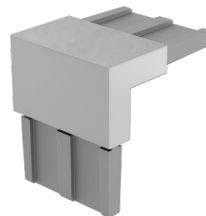

RAIL CONNECTOR

CODE: SOLO-5010-RC

50x10MM PROFILE

SS316

INLINE JOINER

CODE: SOLO-5010-J

50x10MM PROFILE

SS316

90° JOINER

CODE: SOLO-5010-90J

50x10MM PROFILE

SS316

END CAP

CODE: SOLO-5010-EC

50x10MM PROFILE

SS316

WALL PLATE

CODE: SOLO-5010-WP
50x10MM PROFILE
SS316

POLISH

SATIN

MATT BLACK

EXTENDED WALL PLATE (WITH FIXING COVER PLATE)

CODE: SOLO-5010-WPEXT
50x10MM PROFILE
SS316

NOT AVAILABLE

HORIZONTAL ADJUSTABLE JOINER

CODE: SOLO-5010-HJA
50x10MM PROFILE
SS316

VERTICAL ADJUSTABLE JOINER

CODE: SOLO-5010-VJA
50x10MM PROFILE
SS316

VERTICAL 90° JOINER

CODE: SOLO-5010-VJ
50x10MM PROFILE
SS316

STAIR JOINER (SUITS 37° ANGLE)