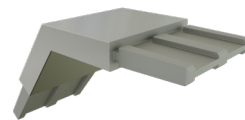

STAIR JOINER (SUITS 37° ANGLE)

CODE: SOLO-5010-J37
50x10MM PROFILE
SS316