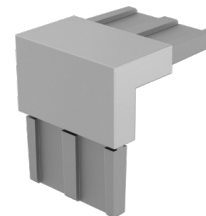

RAIL CONNECTOR

CODE: SOLO-5010-RC

50x10MM PROFILE

SS316

INLINE JOINER

CODE: SOLO-5010-J

50x10MM PROFILE

SS316

90° JOINER

CODE: SOLO-5010-90J

50x10MM PROFILE

SS316

END CAP

CODE: SOLO-5010-EC

50x10MM PROFILE

SS316

WALL PLATE

CODE: SOLO-5010-WP
50x10MM PROFILE
SS316

POLISH

SATIN

MATT BLACK

EXTENDED WALL PLATE (WITH FIXING COVER PLATE)

CODE: SOLO-5010-WPEXT
50x10MM PROFILE
SS316

NOT AVAILABLE

HORIZONTAL ADJUSTABLE JOINER

CODE: SOLO-5010-HJA
50x10MM PROFILE
SS316

VERTICAL ADJUSTABLE JOINER

CODE: SOLO-5010-VJA
50x10MM PROFILE
SS316

VERTICAL 90° JOINER

CODE: SOLO-5010-VJ
50x10MM PROFILE
SS316

STAIR JOINER (SUITS 37° ANGLE)