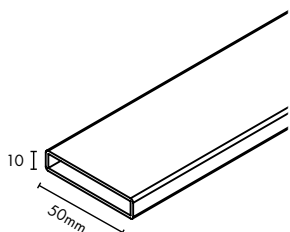

SOLO[®] 50x10 RANGE

STAINLESS STEEL 316

POLISH

SATIN

MATT BLACK

2900MM HANDRAIL

CODE: SOLO-R2900-5010

LENGTH 2900MM

50x10MM PROFILE

SS316

NOT AVAILABLE

5800MM HANDRAIL

CODE: SOLO-R5800-5010

LENGTH 5800MM

50x10MM PROFILE

SS316