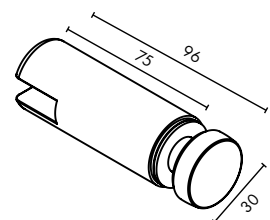

SOLO[®] 50x10 RANGE

STAINLESS STEEL 316

POLISH

SATIN

MATT BLACK

2900MM HANDRAIL

CODE: SOLO-R2900-5010

LENGTH 2900MM

50x10MM PROFILE

SS316

NOT AVAILABLE

5800MM HANDRAIL

CODE: SOLO-R5800-5010

LENGTH 5800MM

50x10MM PROFILE

SS316

RAIL CONNECTOR

CODE: SOLO-5010-RC

50x10MM PROFILE

SS316

INLINE JOINER

CODE: SOLO-5010-J

50x10MM PROFILE

SS316

90° JOINER

CODE: SOLO-5010-90J

50x10MM PROFILE

SS316

END CAP

CODE: SOLO-5010-EC

50x10MM PROFILE

SS316