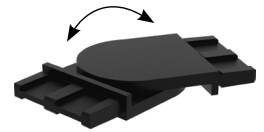

90° JOINER

CODE: SOLO-5010-90J

50x10MM PROFILE

SS316

END CAP

CODE: SOLO-5010-EC

50x10MM PROFILE

SS316

WALL PLATE

CODE: SOLO-5010-WP
50x10MM PROFILE
SS316

POLISH

SATIN

MATT BLACK

EXTENDED WALL PLATE (WITH FIXING COVER PLATE)

CODE: SOLO-5010-WPEXT
50x10MM PROFILE
SS316

NOT AVAILABLE

HORIZONTAL ADJUSTABLE JOINER

CODE: SOLO-5010-HJA
50x10MM PROFILE
SS316

VERTICAL ADJUSTABLE JOINER

CODE: SOLO-5010-VJA
50x10MM PROFILE
SS316

VERTICAL 90° JOINER

CODE: SOLO-5010-VJ
50x10MM PROFILE
SS316

STAIR JOINER (SUITS 37° ANGLE)