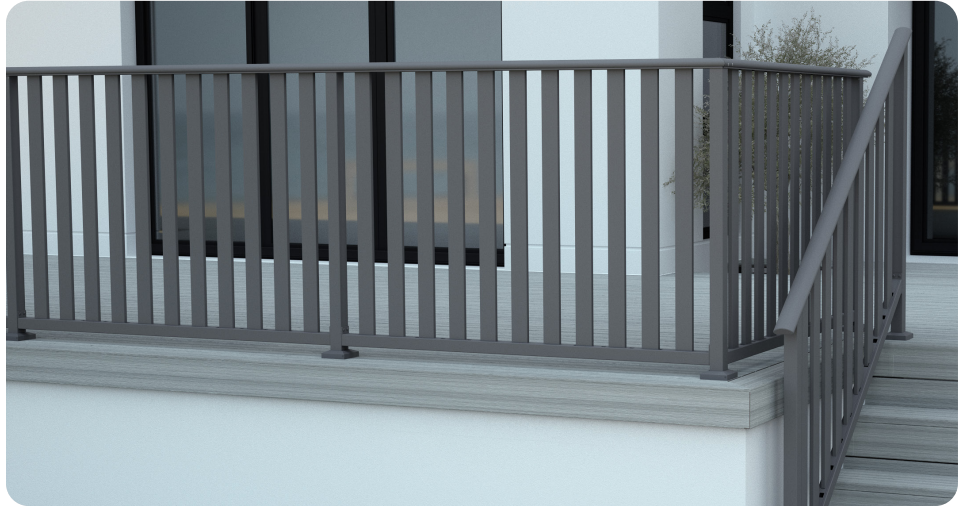

Aire™ Slat Full

Vertical slat 65x16.5mm slat balusters with 64mm gap spacing. Increasingly popular having regard to Hamptons inspired design. No welding required.