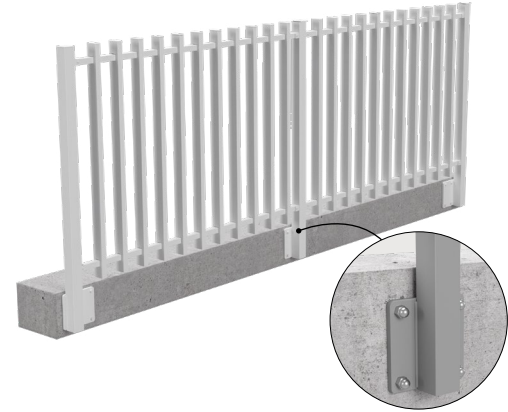

BARR BALUSTRADE SYSTEM

INGENIOUSLY DESIGNED 50x25MM VERTICAL BALUSTER
ALUMINIUM BALUSTRADE SYSTEM

Why choose BARR?

Elevate aesthetics and functional living spaces with BARR – the brand new and ingeniously designed 50x25mm vertical baluster aluminium balustrade system. Pushing the boundaries of modern design and craftsmanship, we've revolutionised traditional balustrade systems.

- 1. STREAMLINED INTEGRATION**
The horizontal top and bottom rails seamlessly pass through expertly machined holes in the balusters, ensuring a sleek appearance and superior structural integrity.
- 2. ROBUST ALUMINIUM BUILD**
Durability meets design. Our balusters are crafted from high-grade aluminium, ensuring long-lasting performance without compromising on elegance.
- 3. SPACE-SAVVY DESIGN**
With a slim 50x25mm profile, vertical balusters provide a visually expansive feel, making spaces look bigger and more open, while ensuring safety and sturdiness.
- 4. EASY INSTALLATION**
Panels are fully welded and ready to install with slimline brackets at each end. Install utilising sturdy core drill, deck mount or face mount posts.
- 5. MAINTENANCE SIMPLICITY**
With its corrosion-resistant properties, our aluminium balustrade system promises minimal upkeep, retaining its shine and strength for years to come.
- 6. COMPLIANCE**
Contact us for engineer compliance certification.

ONE SYSTEM, 3 STYLES

01 BARR Core Drill

50x50mm core drill posts featuring welded BARR 50x25mm balustrade infill panels

02 BARR Base Plated

50x50mm base plated posts featuring welded BARR 50x25mm balustrade infill panels

03 BARR Face Mount

50x50mm face mounts posts (including end and mid posts) with welded BARR 50x25mm balustrade infill panels

Our colour range

BARR is stocked in 2 popular balustrade powder coat finishes: Satin Black and Pearl White Gloss.