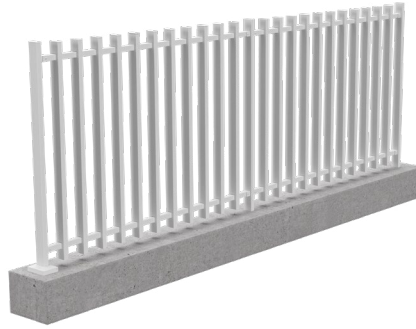

BARR BALUSTRADE SYSTEM

INGENIOUSLY DESIGNED 50x25MM VERTICAL BALUSTER
ALUMINIUM BALUSTRADE SYSTEM

Why choose BARR?

Elevate aesthetics and functional living spaces with BARR – the brand new and ingeniously designed 50x25mm vertical baluster aluminium balustrade system. Pushing the boundaries of modern design and craftsmanship, we've revolutionised traditional balustrade systems.

- 1. STREAMLINED INTEGRATION**
The horizontal top and bottom rails seamlessly pass through expertly machined holes in the balusters, ensuring a sleek appearance and superior structural integrity.
- 2. ROBUST ALUMINIUM BUILD**
Durability meets design. Our balusters are crafted from high-grade aluminium, ensuring long-lasting performance without compromising on elegance.
- 3. SPACE-SAVVY DESIGN**
With a slim 50x25mm profile, vertical balusters provide a visually expansive feel, making spaces look bigger and more open, while ensuring safety and sturdiness.
- 4. EASY INSTALLATION**
Panels are fully welded and ready to install with slimline brackets at each end. Install utilising sturdy core drill, deck mount or face mount posts.
- 5. MAINTENANCE SIMPLICITY**
With its corrosion-resistant properties, our aluminium balustrade system promises minimal upkeep, retaining its shine and strength for years to come.
- 6. COMPLIANCE**
Contact us for engineer compliance certification.

ONE SYSTEM, 3 STYLES

01 BARR Core Drill

50x50mm core drill posts featuring welded BARR 50x25mm balustrade infill panels

02 BARR Base Plated

50x50mm base plated posts featuring welded BARR 50x25mm balustrade infill panels

03 BARR Face Mount

50x50mm face mounts posts (including end and mid posts) with welded BARR 50x25mm balustrade infill panels

Our colour range

BARR is stocked in 2 popular balustrade powder coat finishes: Satin Black and Pearl White Gloss.