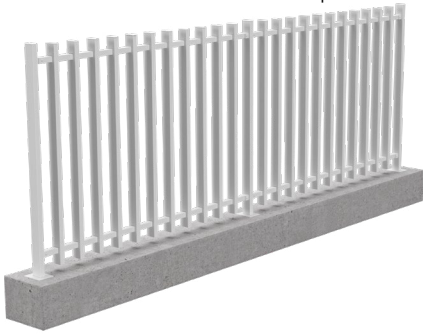

BARR BALUSTRADE SYSTEM

INGENIOUSLY DESIGNED 50x25MM VERTICAL BALUSTER
ALUMINIUM BALUSTRADE SYSTEM

Why choose BARR?

Elevate aesthetics and functional living spaces with BARR – the brand new and ingeniously designed 50x25mm vertical baluster aluminium balustrade system. Pushing the boundaries of modern design and craftsmanship, we've revolutionised traditional balustrade systems.

- 1. STREAMLINED INTEGRATION**
The horizontal top and bottom rails seamlessly pass through expertly machined holes in the balusters, ensuring a sleek appearance and superior structural integrity.
- 2. ROBUST ALUMINIUM BUILD**
Durability meets design. Our balusters are crafted from high-grade aluminium, ensuring long-lasting performance without compromising on elegance.
- 3. SPACE-SAVVY DESIGN**
With a slim 50x25mm profile, vertical balusters provide a visually expansive feel, making spaces look bigger and more open, while ensuring safety and sturdiness.
- 4. EASY INSTALLATION**
Panels are fully welded and ready to install with slimline brackets at each end. Install utilising sturdy core drill, deck mount or face mount posts.
- 5. MAINTENANCE SIMPLICITY**
With its corrosion-resistant properties, our aluminium balustrade system promises minimal upkeep, retaining its shine and strength for years to come.
- 6. COMPLIANCE**
Contact us for engineer compliance certification.

ONE SYSTEM, 3 STYLES

01 BARR Core Drill

50x50mm core drill posts featuring welded BARR 50x25mm balustrade infill panels

02 BARR Base Plated

50x50mm base plated posts featuring welded BARR 50x25mm balustrade infill panels

03 BARR Face Mount

50x50mm face mounts posts (including end and mid posts) with welded BARR 50x25mm balustrade infill panels

Our colour range

BARR is stocked in 2 popular balustrade powder coat finishes: Satin Black and Pearl White Gloss.