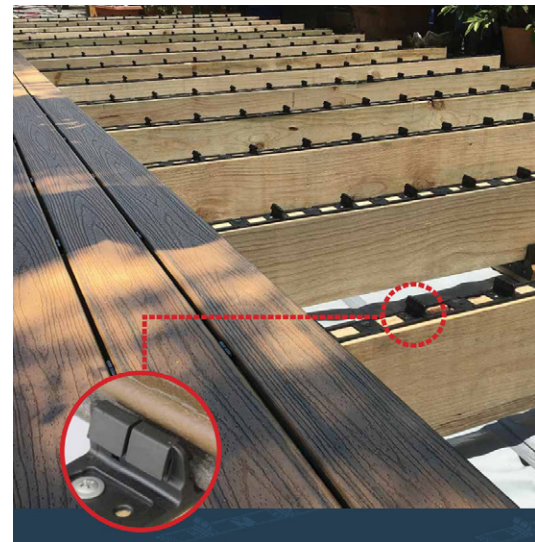

Hidden fastening system –

Option 1

Hideaway® Universal Fastener system works perfectly with Trex™ boards to create the perfect finishing. The timber fixing Hideaway® fastener fixes groove boards together, affixing to timber subframe, ensuring uniform spacing of boards for a flawless look. Specialised fasteners for fixing to metal subframe also available.

Option 2

Klevaklip is a super-fast fixing system – up to three times faster than conventional fixing systems, leaving your deck looking great without the distraction of top-fixed screws and nails.