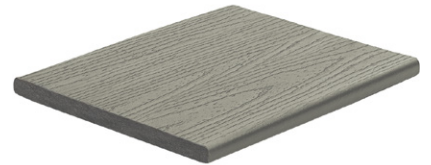

Trex™ Transcend profiles

Trex™ boards come in two options – either groove or square edge – backed by Trex™ 25 year limited residential warranty and 10 year commercial warranty. Groove boards can be installed with a hidden fastening system while square edge boards can be installed like traditional timber boards with deck screws. Fascia boards are thinner and are commonly used around deck fascias and stair risers.

TREX™ GROOVE BOARD

TREX™ SQUARE EDGE BOARD

TREX™ FASCIA BOARD

Trex™ Transcend installation

Composite decks can be installed using various designs and patterns. Here are some of the most popular installation types.