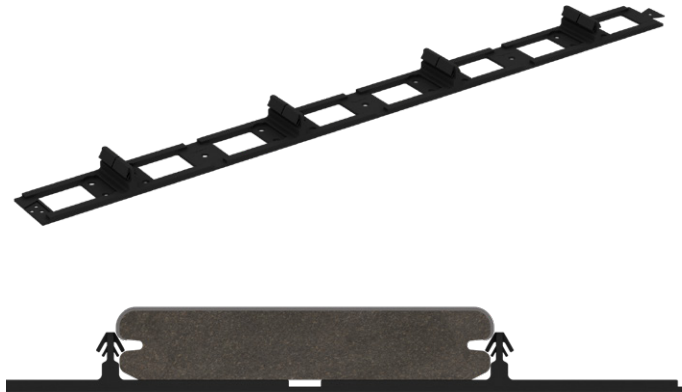

Hidden Fastening System

In pursuit of the perfect deck, all Trex™ decking lines come with a hidden installation option. When using grooved-edge boards, Trex's® Hidden Fastening System installs between the deck boards, fastening them to the joists with no visible deck screw heads on the walking surface.

TREX™ GROOVE BOARD

TREX™ SQUARE EDGE BOARD

TREX™ FASCIA BOARD

Trex™ Transcend installation

Composite decks can be installed using various designs and patterns. Here are some of the most popular installation types.

L-SHAPED DECK

DECK WITH BREAKER BOARD

STAGGERED DESIGN

PICTURE FRAME DESIGN

Hidden fastening system –

Option 1

Hideaway® Universal Fastener system works perfectly with Trex™ boards to create the perfect finishing. The timber fixing Hideaway® fastener fixes groove boards together, affixing to timber subframe, ensuring uniform spacing of boards for a flawless look. Specialised fasteners for fixing to metal subframe also available.

HIDEAWAY® UNIVERSAL FASTENER

Option 2

Klevaklip is a super-fast fixing system – up to three times faster than conventional fixing systems, leaving your deck looking great without the distraction of top-fixed screws and nails.