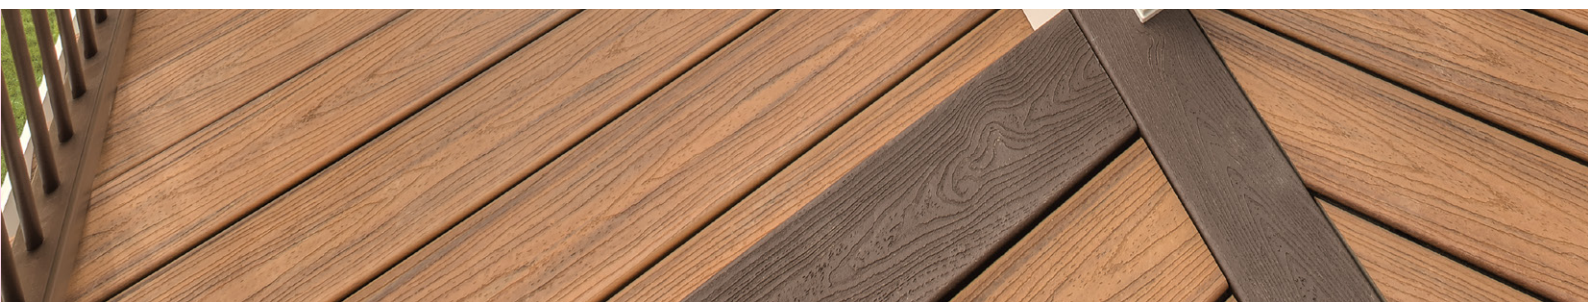

TREX™ GROOVE BOARD

TREX™ SQUARE EDGE BOARD

TREX™ FASCIA BOARD

Trex™ Transcend installation

Composite decks can be installed using various designs and patterns. Here are some of the most popular installation types.

L-SHAPED DECK

DECK WITH BREAKER BOARD

STAGGERED DESIGN

PICTURE FRAME DESIGN

Hidden fastening system –

Option 1

Hideaway® Universal Fastener system works perfectly with Trex™ boards to create the perfect finishing. The timber fixing Hideaway® fastener fixes groove boards together, affixing to timber subframe, ensuring uniform spacing of boards for a flawless look. Specialised fasteners for fixing to metal subframe also available.