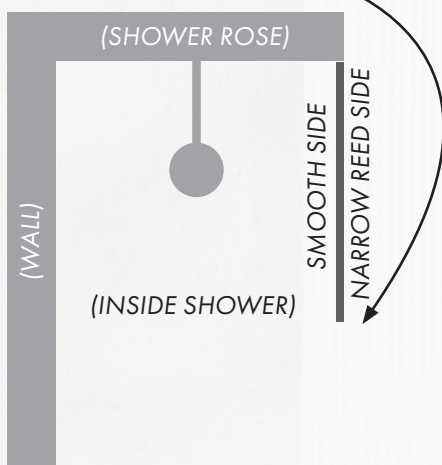

This is a **right** corner radius panel

10mm Ultraclear Narrow Reeded with R200mm Top Corner

CODE

P-R-RAD-UCNR-0897-L	2050mm H x 897mm W WITH RADIUS 200mm 1 x top LEFT corner
P-R-RAD-UCNR-0897-R	2050mm H x 897mm W WITH RADIUS 200mm 1 x top RIGHT corner
P-R-RAD-UCNR-0997-L	2050mm H x 997mm W WITH RADIUS 200mm 1 x top LEFT corner
P-R-RAD-UCNR-0997-R	2050mm H x 997mm W WITH RADIUS 200mm 1 x top RIGHT corner
P-R-RAD-UCNR-1197-L	2050mm H x 1197mm W WITH RADIUS 200mm 1 x top LEFT corner
P-R-RAD-UCNR-1197-R	2050mm H x 1197mm W WITH RADIUS 200mm 1 x top RIGHT corner

PREMIUM
ULTRACLEAR
NARROW
REEDED

Right screens need to be installed on the right-hand side of the shower as you walk in, and left screens need to be installed on the left-hand side of the shower as you walk in.

TOP VIEW

RIGHT corner radius panel

TOP VIEW

LEFT corner radius panel