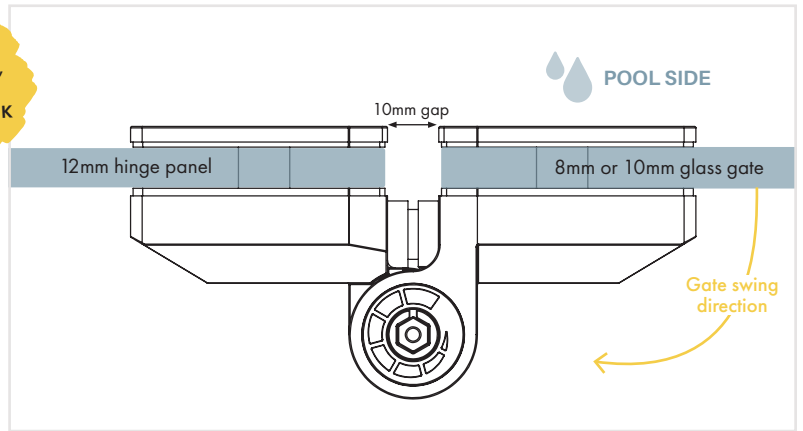

Introducing the new Polaris 155 series.
Premium soft close hinge for 8mm/10mm glass gates.

FEATURES

-  ELIMINATES SLAMMING GLASS GATES
-  RETROFIT DIRECTLY ONTO EXISTING 8MM OR 10MM GLASS GATES. ALSO IDEAL FOR NEW INSTALLS.
-  QUICK-ADJUST RATCHET CAP FOR SIMPLE SPRING TENSION ADJUSTMENT
-  SUITS GLASS OUTLET'S MASTER RANGE GLASS HINGE & GATE PANELS

QUICK-ADJUST RATCHET CAP

'CLICK-IN-CLICK-OUT' VARIABLE STRENGTH BUFFERS

IN STOCK

WIDTH/HEIGHT

MAX GATE

MAX GATE WEIGHT

OPERATING TEMPERATURE

FUNCTION

RANGE

SUITS GLASS OUTLET'S MASTER RANGE GATE & HINGE GLASS PANELS

Glass gate to glass hinge set

155 SERIES

SS2205 - PAIR OF 2
Order Code: PSC-S155GG-P (Polish)
PSC-S155GG-S (Satin)
PSC-S155GG-B (Black)

AVAILABLE
IN POLISH,
SATIN OR
MATT BLACK
FINISH

(Black coming soon)

Glass gate to wall/post hinge set

155 SERIES

SS2205 - PAIR OF 2
Order Code: PSC-S155W-P (Polish)
PSC-S155W-S (Satin)
PSC-S155W-B (Black)

AVAILABLE
IN POLISH,
SATIN OR
MATT BLACK
FINISH