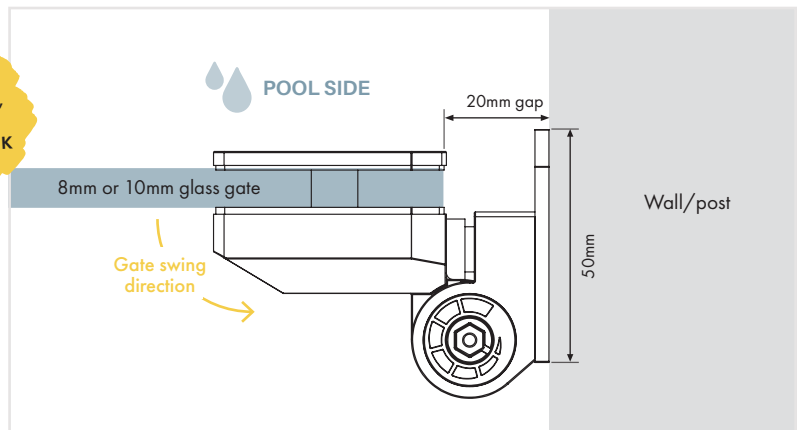

RANGE

SUITS GLASS OUTLET'S MASTER RANGE GATE & HINGE GLASS PANELS

Glass gate to glass hinge set

155 SERIES

SS2205 - PAIR OF 2
Order Code: PSC-S155GG-P (Polish)
PSC-S155GG-S (Satin)
PSC-S155GG-B (Black)

AVAILABLE
IN POLISH,
SATIN OR
MATT BLACK
FINISH

Glass gate to wall/post hinge set

155 SERIES

SS2205 - PAIR OF 2
Order Code: PSC-S155W-P (Polish)
PSC-S155W-S (Satin)
PSC-S155W-B (Black)

AVAILABLE
IN POLISH,
SATIN OR
MATT BLACK
FINISH

Glass gate to round post

155 SERIES

SS2205 - PAIR OF 2
Order Code: PSC-S155-RP-P (Polish)
PSC-S155-RP-S (Satin)
PSC-S155-RP-B (Black)

AVAILABLE
IN POLISH,
SATIN OR
MATT BLACK
FINISH

HUGE RANGE

GLASS GATE & HINGE PANELS AVAILABLE NOW!

SUITS MASTER RANGE GLASS PANELS

CONTACT US FOR MORE DETAILS