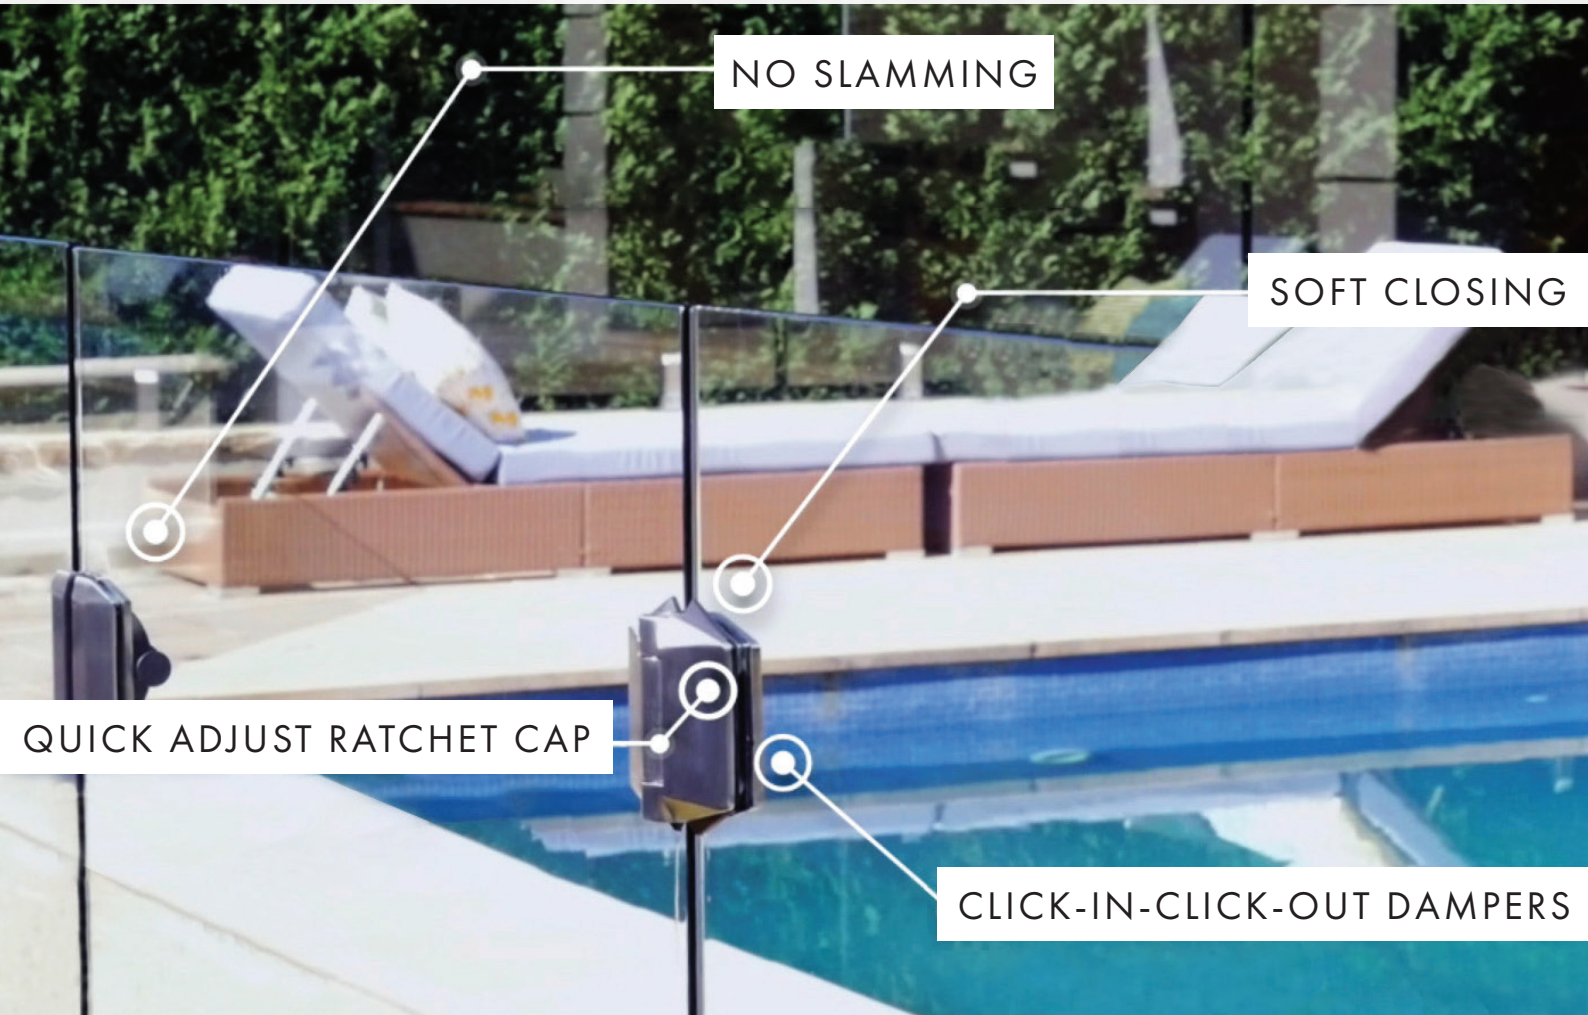

Introducing the new Polaris 155 series.
Premium soft close hinge for 8mm/10mm glass gates.

FEATURES

-  ELIMINATES SLAMMING GLASS GATES
-  RETROFIT DIRECTLY ONTO EXISTING 8MM OR 10MM GLASS GATES. ALSO IDEAL FOR NEW INSTALLS.
-  QUICK-ADJUST RATCHET CAP FOR SIMPLE SPRING TENSION ADJUSTMENT
-  SUITS GLASS OUTLET'S MASTER RANGE GLASS HINGE & GATE PANELS

QUICK-ADJUST RATCHET CAP

'CLICK-IN-CLICK-OUT' VARIABLE STRENGTH BUFFERS

IN STOCK

WIDTH/HEIGHT

MAX GATE

MAX GATE WEIGHT

OPERATING TEMPERATURE

FUNCTION