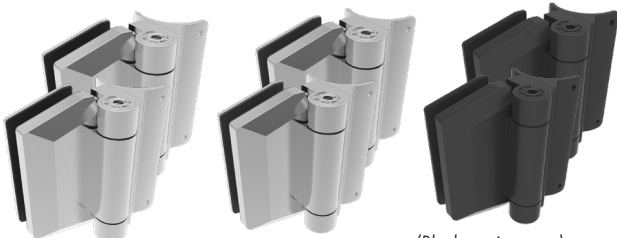

Introducing the new Polaris 155 series.
Premium soft close hinge for 8mm/10mm glass gates.

FEATURES

-  ELIMINATES SLAMMING GLASS GATES
-  RETROFIT DIRECTLY ONTO EXISTING 8MM OR 10MM GLASS GATES. ALSO IDEAL FOR NEW INSTALLS.
-  QUICK-ADJUST RATCHET CAP FOR SIMPLE SPRING TENSION ADJUSTMENT
-  SUITS GLASS OUTLET'S MASTER RANGE GLASS HINGE & GATE PANELS

(Black coming soon)

Glass gate to round post

155 SERIES

SS2205 - PAIR OF 2
Order Code: PSC-S155-RP-P (Polish)
PSC-S155-RP-S (Satin)
PSC-S155-RP-B (Black)

AVAILABLE
IN POLISH,
SATIN OR
MATT BLACK
FINISH

(Black coming soon)