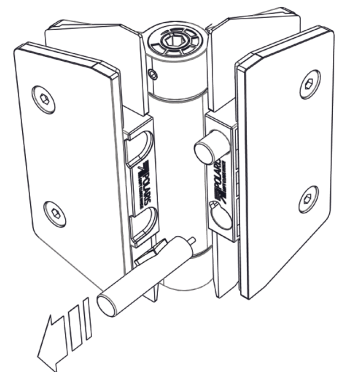

Introducing the new Polaris 155 series.
Premium soft close hinge for 8mm/10mm glass gates.

FEATURES

-  ELIMINATES SLAMMING GLASS GATES
-  RETROFIT DIRECTLY ONTO EXISTING 8MM OR 10MM GLASS GATES. ALSO IDEAL FOR NEW INSTALLS.
-  QUICK-ADJUST RATCHET CAP FOR SIMPLE SPRING TENSION ADJUSTMENT
-  SUITS GLASS OUTLET'S MASTER RANGE GLASS HINGE & GATE PANELS

QUICK-ADJUST RATCHET CAP

'CLICK-IN-CLICK-OUT' VARIABLE STRENGTH BUFFERS

IN STOCK

WIDTH/HEIGHT

MAX GATE

MAX GATE WEIGHT

OPERATING TEMPERATURE

FUNCTION

RANGE

SUITS GLASS OUTLET'S MASTER RANGE GATE & HINGE GLASS PANELS

Glass gate to glass hinge set

155 SERIES

SS2205 - PAIR OF 2
Order Code: PSC-S155GG-P (Polish)
PSC-S155GG-S (Satin)
PSC-S155GG-B (Black)

AVAILABLE
IN POLISH,
SATIN OR
MATT BLACK
FINISH