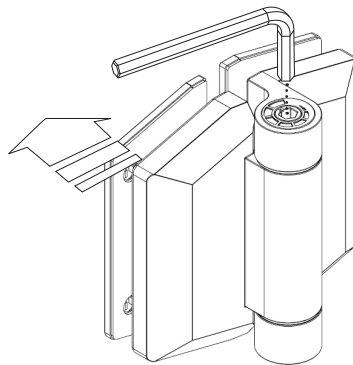

Introducing the new Polaris 155 series.
Premium soft close hinge for 8mm/10mm glass gates.

FEATURES

-  ELIMINATES SLAMMING GLASS GATES
-  RETROFIT DIRECTLY ONTO EXISTING 8MM OR 10MM GLASS GATES. ALSO IDEAL FOR NEW INSTALLS.
-  QUICK-ADJUST RATCHET CAP FOR SIMPLE SPRING TENSION ADJUSTMENT
-  SUITS GLASS OUTLET'S MASTER RANGE GLASS HINGE & GATE PANELS

QUICK-ADJUST RATCHET CAP

'CLICK-IN-CLICK-OUT' VARIABLE STRENGTH BUFFERS

IN STOCK

WIDTH/HEIGHT

MAX GATE

MAX GATE WEIGHT

OPERATING TEMPERATURE

FUNCTION