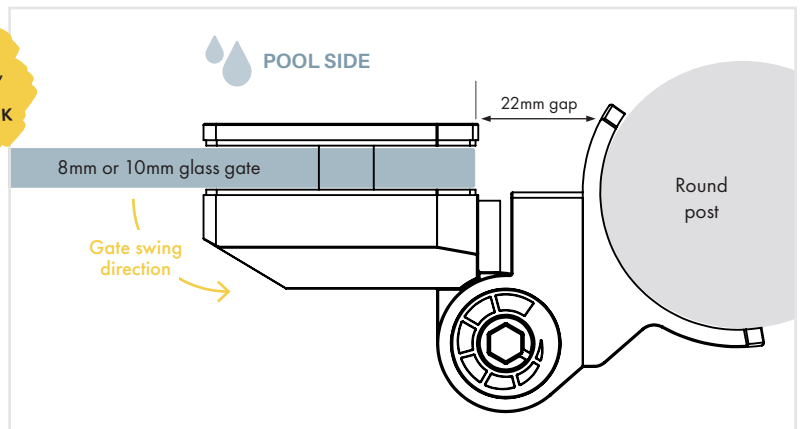

(Black coming soon)

Glass gate to round post

155 SERIES

SS2205 - PAIR OF 2
Order Code: PSC-S155-RP-P (Polish)
PSC-S155-RP-S (Satin)
PSC-S155-RP-B (Black)

AVAILABLE
IN POLISH,
SATIN OR
MATT BLACK
FINISH

(Black coming soon)

HUGE RANGE

GLASS GATE & HINGE PANELS AVAILABLE NOW!

SUITS MASTER RANGE GLASS PANELS

CONTACT US FOR MORE DETAILS