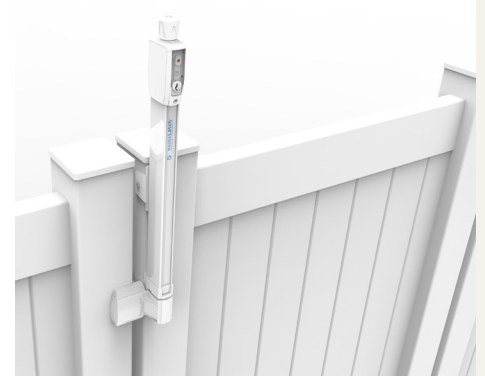

Our range of white

GENUINE D&D WHITE HARDWARE

D[®] MAGNALatch[®]

MagnaLatch[®] S3

THE ORIGINAL SAFETY GATE LATCH

Order Code: **ML-TL-W**

- Improved, stylish "Series 3" design
 - Industry leading magnetic technology
 - Locked/Unlocked visual indicator
 - New, higher-security lock cylinder
 - Vertically and horizontally adjustable
 - Adjustment indicator marks
 - Meets all AU and NZ safety standards
- ML3TPKAWT**

D[®] TRUClose[®]

TruClose[®] Regular

ADJUSTABLE, SELF CLOSING HINGES

Order Code: **TC-H-AT-2L-W**

- Self-closes gates up to **30kg**
 - For pool and safety gates
 - Quick and easy to install
 - Simple, adjustable tension
 - Super-strong polymer
 - Stainless steel closing spring
- TCA1S3WT**

D[®] TRUClose[®] HEAVY DUTY

TruClose[®] Heavy-duty

HEAVY-DUTY SELF CLOSING HINGES

Order Code: **TC-H-AT-HD-2L-W**

- Self-closes gates up to **70kg**
 - For pool and safety gates
 - Quick and easy to install
 - Simple, adjustable tension
 - Super-strong polymer
 - Stainless steel closing spring
- TCHD1A33WT**

D[®] KWIKFit[®] ALUMINIUM

KwikFit[®] Aluminium

TRADITIONAL SELF-CLOSING HINGES

Order Code: **KF-AH-AT-W**

- Self-closes gates up to **20kg**
 - Aluminium, powder-coated finish
 - Internal stainless steel spring
 - Wall and post-mount models
 - Patented tension adjustment
 - Right or left handed installation
 - Low-friction polymer washer
- KF3L2WT**